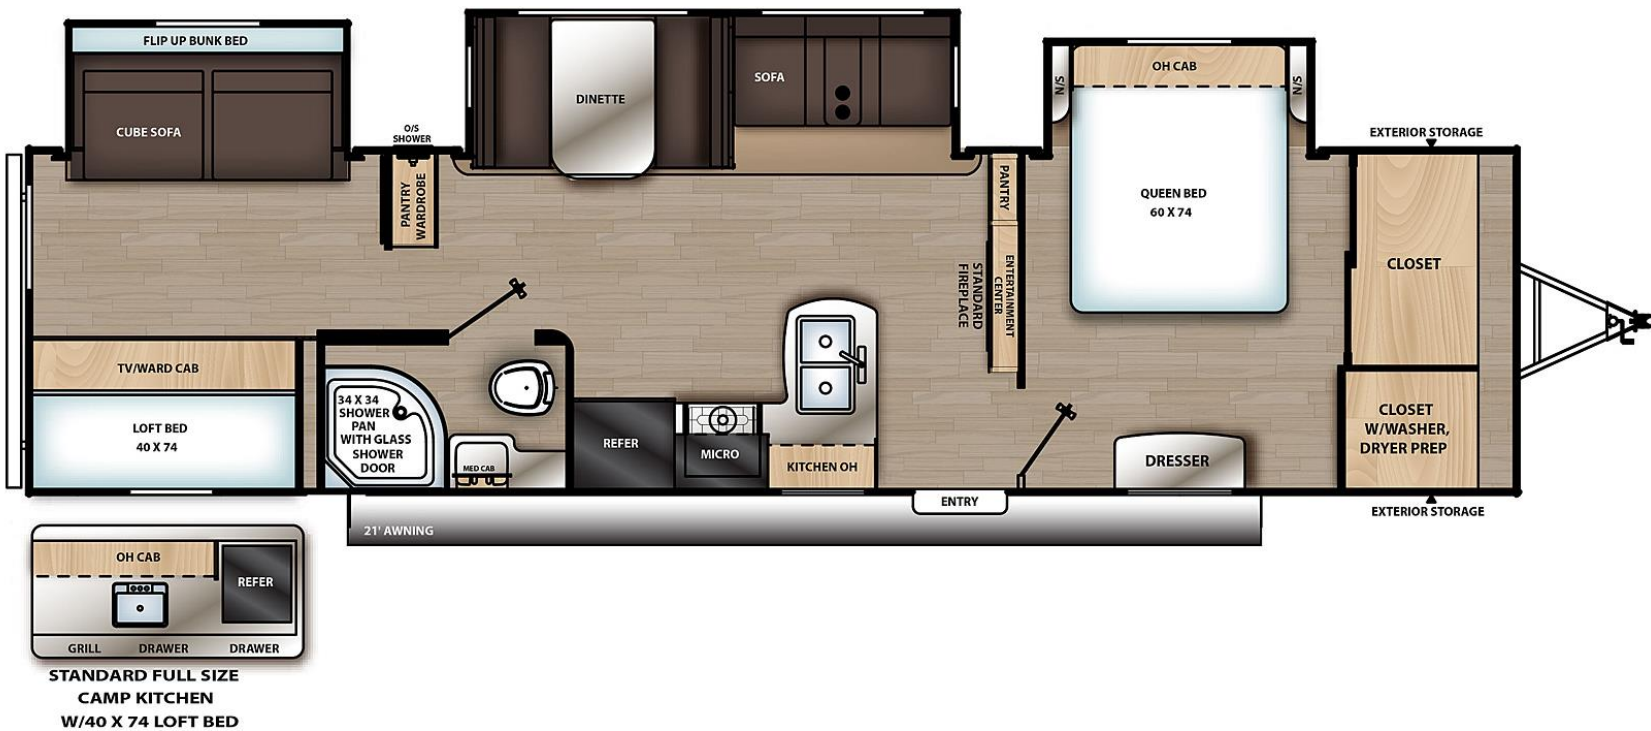

AURORA

34BHTS

SPECIFICATIONS

UVW	GVWR:	CCC	Hitch Weight:	Ext. Length:	Ext. Height:	Ext. Width:	Fresh Water:	Gray Water:	Black Water:	Awning Size:
8666 lb.	10,500 lb.	1834 lb.	1154 lb.	38'	11' 3"	96"	44 gal.	70 gal.	30 gal.	21'

Key Floor Plan Features:

- ✓ Triple Slide Floor Plan; All Slides Off Door Side
- ✓ Standard Large Outside Camp Kitchen w/Griddle & Sink
- ✓ Folding Cube Futon in the Bunk Room
- ✓ Massive Master Bedroom Closet w/Hang Rod and Shelves
- ✓ Washer/Dryer Prep Standard in Additional Closet
- ✓ Bunk Room Sleeps 5+
- ✓ Living Room 12V 2-Way Maxxair Vent Fan
- ✓ Privacy w/Bunk Room Door and Master Bedroom Door
- ✓ 6 ft. 9 in. Interior Height
- ✓ 21' Power Awning
- ✓ Spacious Bathroom w/Walk-In Glass Shower