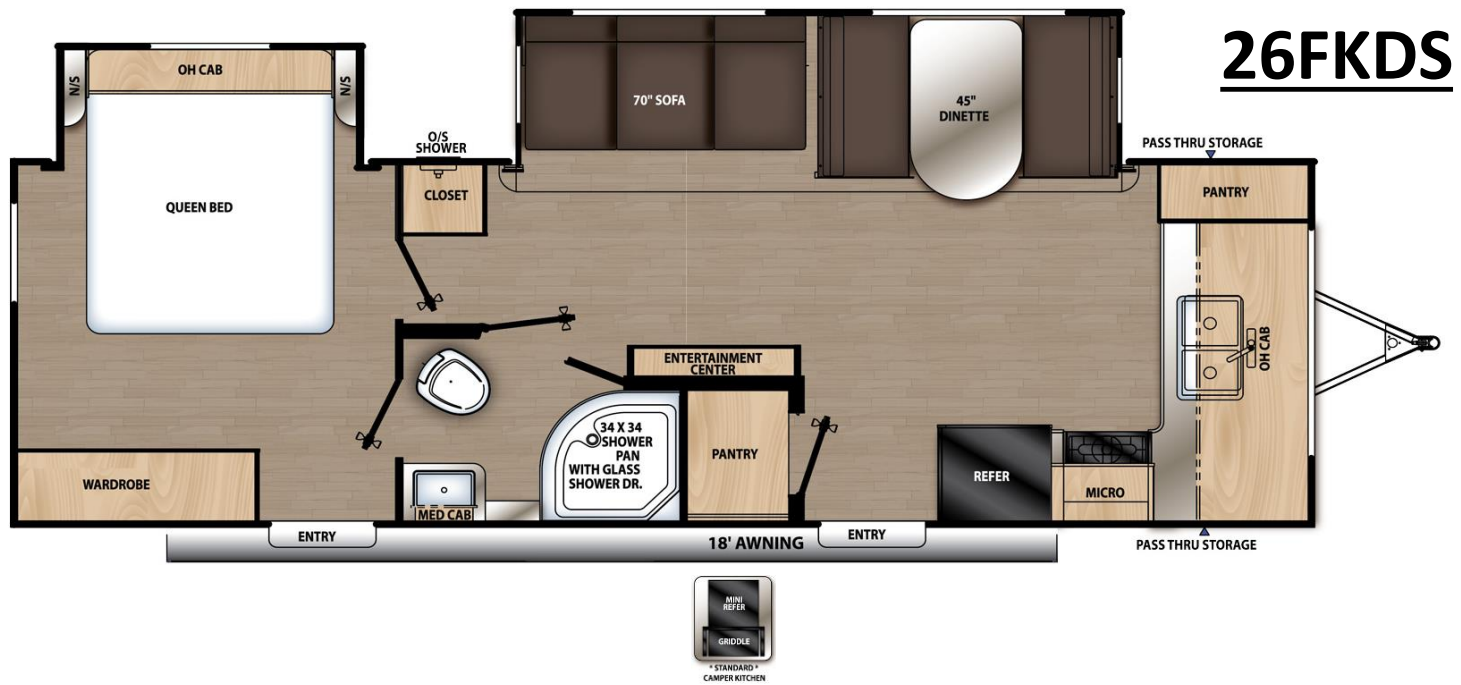

AURORA

SPECIFICATIONS

UVW	GVWR:	CCC	Hitch Weight:	Ext. Length:	Ext. Height:	Ext. Width:	Fresh Water:	Gray Water:	Black Water:	Awning Size:
6977 lb.	9654 lb.	2677 lb.	854 lb.	29' 4"	11' 1"	96"	44 gal.	60 gal.	30 gal.	18'

Key Floor Plan Features:

- ✓ Double Slide Trailer Under 30' Overall Length
- ✓ Spacious Front Kitchen with Panoramic Front Window
- ✓ Redesigned Front Profile Adds Storage & Sq. Footage
- ✓ Standard Outside Mini Refer w/Griddle
- ✓ Direct View Entertainment Center
- ✓ Dual Entry with Easy Access to Bathroom
- ✓ Two Shelved Pantry Storage Closets
- ✓ Rear Master Bedroom Slides Out; Exterior Storage Access Under Bed
- ✓ Massive Bedroom Wardrobe Storage
- ✓ 18' Awning Covers Both Doors
- ✓ 6 ft. 9 in. Interior Height