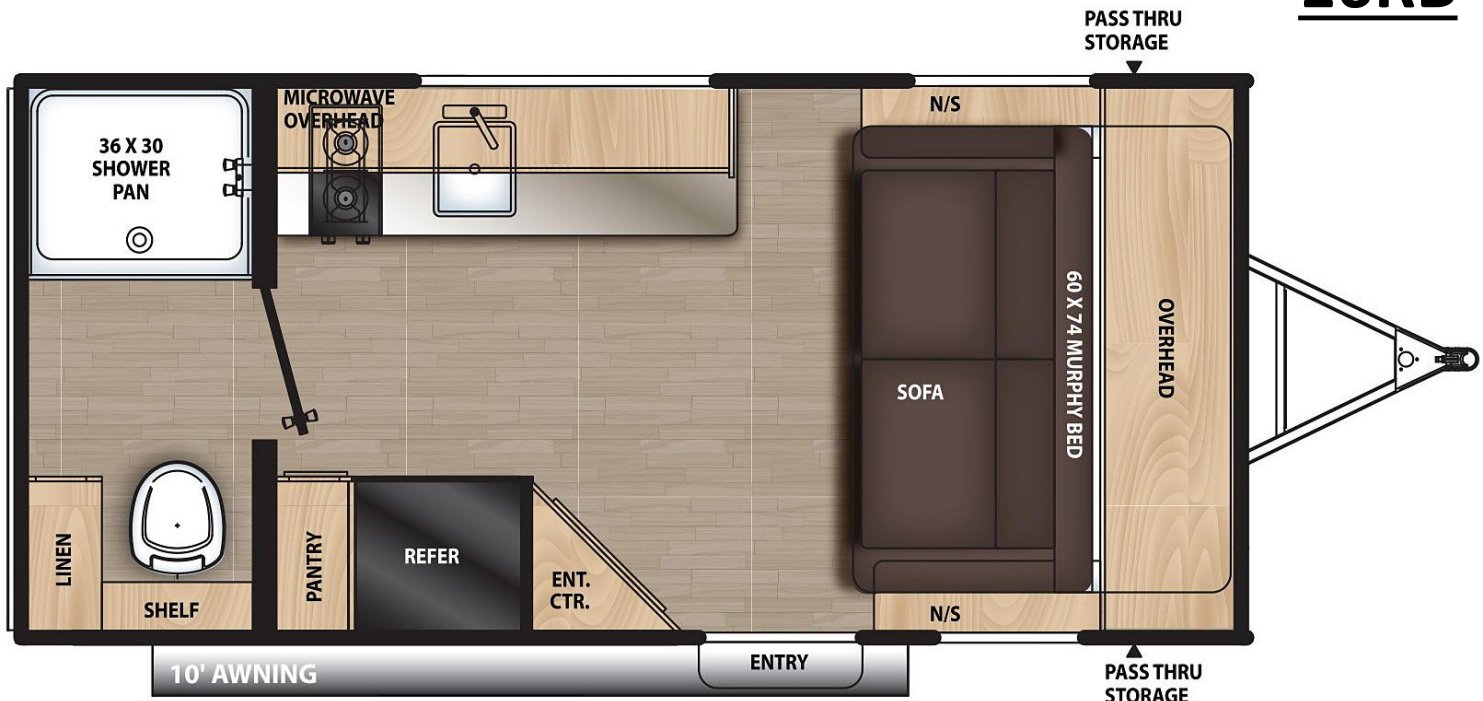

AURORA

16RB

SPECIFICATIONS

UVW	GVWR:	CCC	Hitch Weight:	Ext. Length:	Ext. Height:	Ext. Width:	Fresh Water:	Gray Water:	Black Water:	Awning Size:
3031 lb.	4394 lb.	1363 lb.	394 lb.	19' 6"	10' 1"	90"	44 gal.	30 gal.	30 gal.	10'

Key Floor Plan Features:

- ✓ 7.5' Body, Just Over 3,000lbs., Under 20' Real Length
- ✓ Extended Kitchen Countertop and Extra Overhead Cabinets
- ✓ Angled Directed View Entertainment Center w/ Storage
- ✓ Easy to Use Murphy Bed Adds Space When Needed
- ✓ Extra Large Rear Bathroom w/ Floor to Ceiling Storage
- ✓ Kitchen Pantry Storage
- ✓ Pass Through Exterior Storage
- ✓ 60" Jack Knife Sofa w/ Folding Table Included; Storage Underneath
- ✓ Easy to Use Murphy Bed Adds Space When Needed
- ✓ Dual Burner Flush Mount Stove with Glass Cover
- ✓ 10. Cu. Ft. Refer Standard
- ✓ Extra Large 36 x 30 Shower