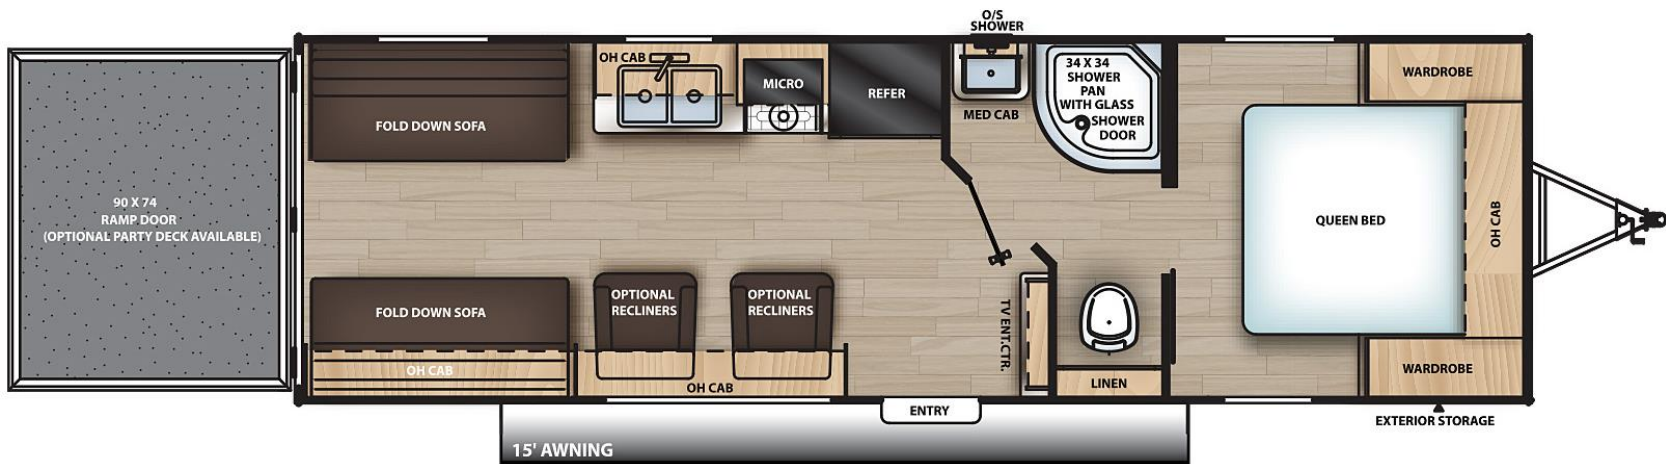

AURORA

Toy Haulers

26ATH

SPECIFICATIONS

UVW	GVWR:	CCC	Hitch Weight:	Ext. Length:	Ext. Height:	Ext. Width:	Fresh Water:	Gray Water:	Black Water:	Awning Size:
5486 lb.	7900 lb.	2414 lb.	957 lb.	30' 0"	10' 7"	96"	44 gal.	40 gal.	30 gal.	15'

Key Floor Plan Features:

- ✓ Under 5,500 lb. Dry Weight
- ✓ 30' Real Length
- ✓ Roll Over Sofa's, Easy to Stow and Creates Extra Sleeping
- ✓ Optional Recliners for Additional Seating
- ✓ Heavy Duty Folding Table Included
- ✓ Steel Wheel Well Cover on the Interior
- ✓ Spacious bathroom w/Walk-in Shower and Linen Storage
- ✓ 12 Tie Downs Throughout
- ✓ 15' Toy Lock Cable w/Lock Bolted onto the A-Frame
- ✓ Massive Camp Side Living Room Window
- ✓ 6' 9" Interior Height
- ✓ **Optional** Ramp Patio System