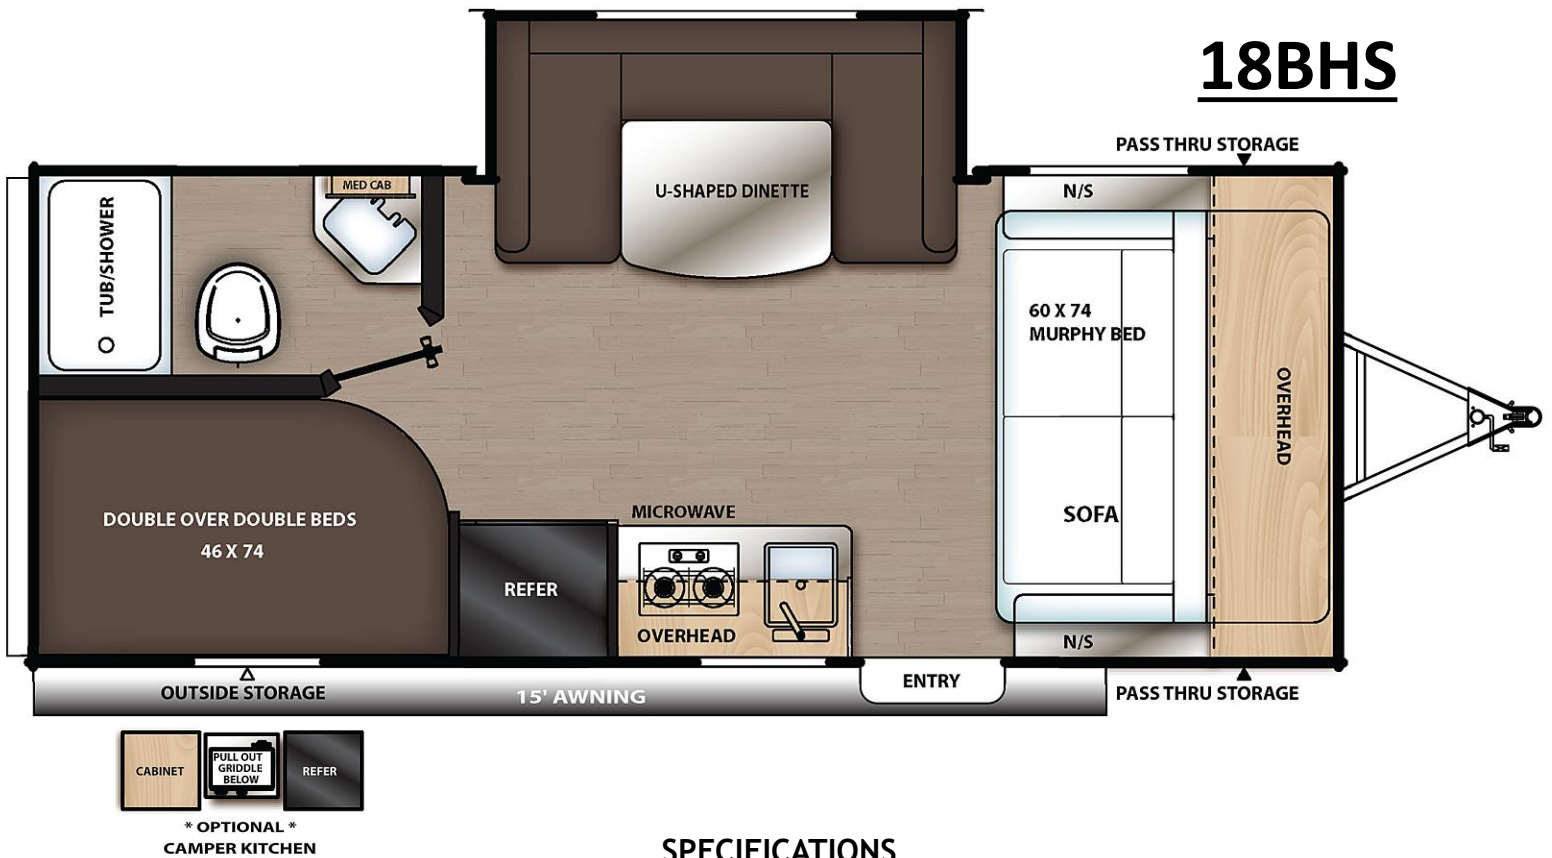

# AURORA

UVW	GVWR:	CCC	Hitch Weight:	Ext. Length:	Ext. Height:	Ext. Width:	Fresh Water:	Gray Water:	Black Water:	Awning Size:
4202 lb.	5500 lb.	1298 lb.	492 lb.	23' 1"	10' 1"	90"	44 gal.	30 gal.	30 gal.	15'

## Key Floor Plan Features:

- ✓ 46"x74" Double Over Double Bunks, Each w/Functioning Window
- ✓ Easy to Use Murphy Bed Adds Space When Needed
- ✓ U-Shape Dinette Slide Out with Storage Under Benches
- ✓ Complete Pass-Through Exterior Storage Compartment
- ✓ True Jack Knife Sofa with Fold Down Arm Rest/Cup Holders
- ✓ Additional Interior Storage Under the Sofa
- ✓ Two Burner Stove with Glass Cover; Adds Countertop Space
- ✓ 15' Power Awning
- ✓ Spacious Bathroom w/Walk-In Shower **and Sink**
- ✓ Under Bunk Storage Cubby
- ✓ 10 Cu. Ft. Refer Standard
- ✓ Pull Out Outside Camp Kitchen **Optional**