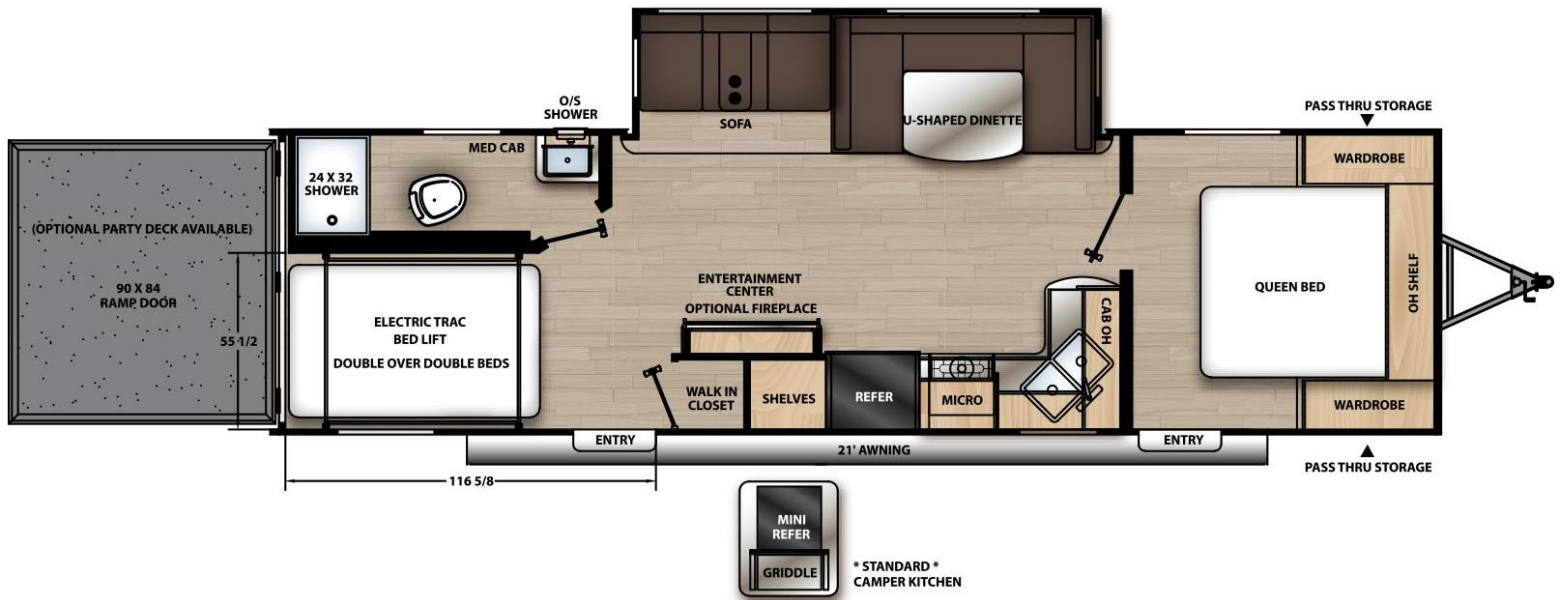

AURORA

27ATH

SPECIFICATIONS

UVW	GVWR:	CCC	Hitch Weight:	Ext. Length:	Ext. Height:	Ext. Width:	Fresh Water:	Gray Water:	Black Water:	Awning Size:
7471 lb.	11514 lb.	4043 lb.	1314 lb.	33' 10"	11' 10"	96"	44 gal.	70 gal.	30 gal.	21'

Key Floor Plan Features:

- ✓ 7' 6" Interior Ceiling Height
- ✓ Standard Double Over Double Happijac Bunk Lift System
- ✓ Sport Utility Travel Trailer. Versatile Cargo Options
- ✓ 5' 10" Rack and Pinion Slide w/ U-Shaped Dinette and Sofa
- ✓ Direct View Entertainment
- ✓ Double Entry Door Covered by 21' Awning
- ✓ Standard Outside Mini Refer w/ Griddle
- ✓ Roll Down Screen Wall/Tent Wall
- ✓ 15' Toy Lock Cable w/Lock Bolted onto the A-Frame
- ✓ Rear Entertainment with **Optional Ramp Patio System**
- ✓ **Optional Fireplace**
- ✓ Two Shelved Pantry Storage Closets